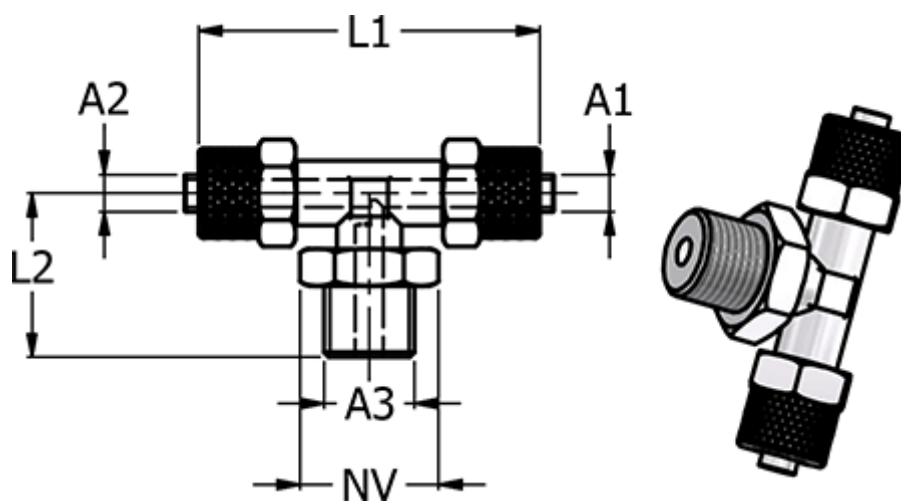

Article number: 586145148

Description: Push-on fitting 14.514-8, metal  $\text{Ø}8/6\text{-G } 1/4\text{'-Ø}8/6$   
Tee with cylindrical thread

## Measures

Hose diameter A1 = 8/6

Hose diameter A1 = -

Hose diameter A2 = 8/6

L1 = 40

L2 = 27.5

NV = 16

Thread A3 = G 1/4"